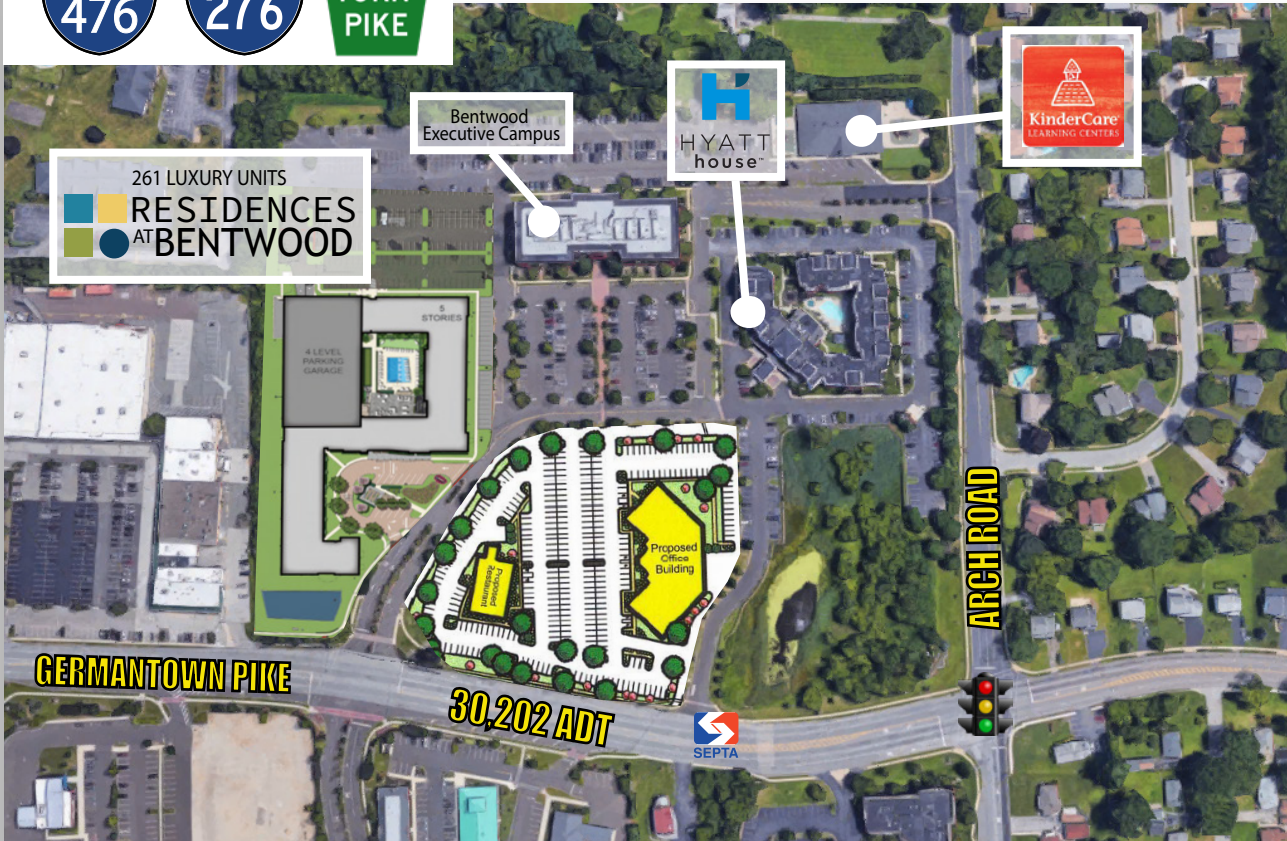

AVAILABLE FOR LEASE

Germantown & Arch Rd | East Norriton Twp | Montgomery County, PA

BENTWOOD EXECUTIVE CAMPUS

1.5 miles from

Easy commutes to the Montgomery County Courthouse, Suburban and Einstein Hospital, Center City Philadelphia, King of Prussia, Plymouth Meeting, Blue Bell, Wings Field, and the Philadelphia International Airport

AVAILABLE FOR LEASE

Germantown & Arch Rd | East Norriton Twp | Montgomery County, PA

BENTWOOD EXECUTIVE CAMPUS

The foregoing information has been obtained from sources deemed to be reliable; however, no warranty or representation is made as to accuracy. This information is subject to errors, omissions, prior sale or lease, or withdrawal without notice.